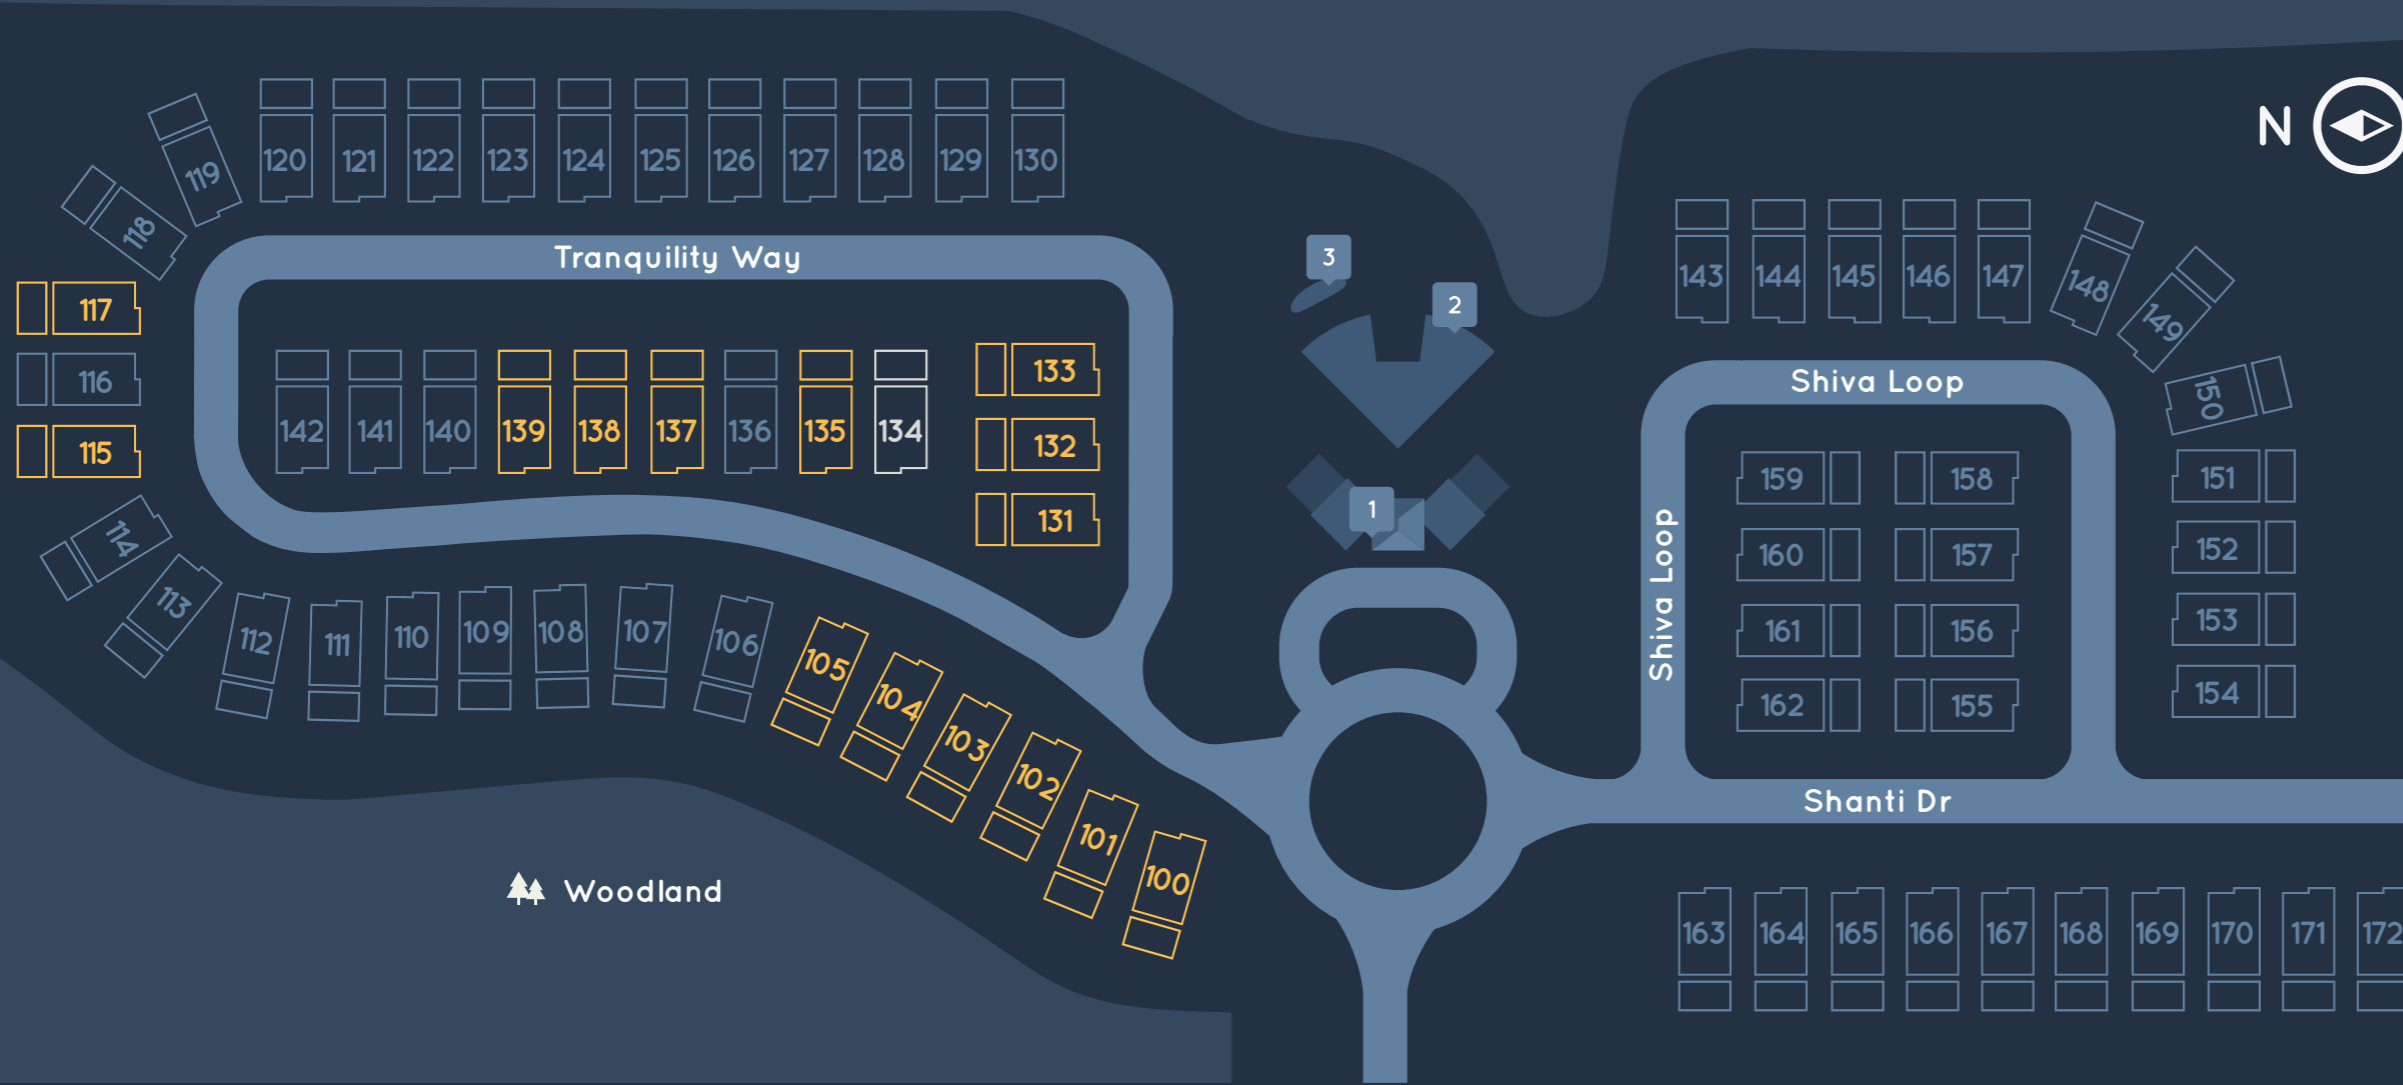

HALCYON PALMS

LUXURY VILLA RESORT

SITE MAP

🌲 Shingle Creek Nature Reserve

📍 Key distances from Halcyon Palms

🎠 10 minute drive to Walt Disney World®

🛍️ 20 minute drive to International Drive

🍴 25 minute drive to Emeril's Restaurant

✈️ 30 minute drive to Orlando International Airport

🌿 50 minute drive to Central Florida Zoo & Botanical Gardens

🏈 1 hr, 15 minute drive to Tampa Bay Buccaneers (NFL)

WELCOME

Located close to the city of Orlando in the 'Sunshine State' of Florida, the incredible Halcyon Palms gated community features luxury Florida villas of various sizes and unique facilities, fantastic for creating family memories every year.

AVAILABILITY

Availability changes daily. Please contact us for the latest information.

- 🏠 4 bed available
- 🏠 7 bed available
- 🏠 Unavailable

KEY

- 1 Halcyon Palms Luxury Resort Clubhouse
- 2 Swimming Pool
- 3 Kids Pool